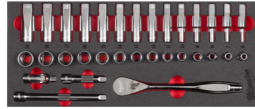

Contiene:

- Bussole corte: 6, 7, 8, 9, 10, 11, 12, 13, 14, 15, 16, 17, 18, 19mm
- Bussole lunghe: 6, 7, 8, 9, 10, 11, 12, 13, 14, 15, 16, 17, 18, 19mm
- Cricchetto
- Snodo cardanico
- Prolunghe: 76, 152mm

Disponibile anche modulo morbido vuoto
Cod. Art. 4932493663 al prezzo di € 29,90 IVA ESC.

€ 123,34 IVA INC. € 101,10 IVA ESC.

Cod. Art. 4932479824
SET DI CRICCHETTO E BUSSOLE DA 1/4" - 28 PZ